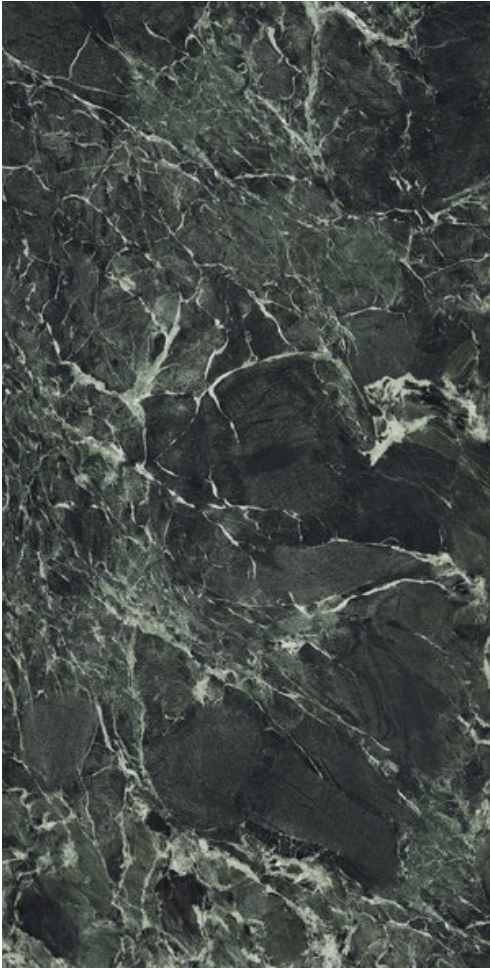

# Verde St Denis

3200 x 1500 mm

FACE 1

FACE 2

FACE 3

FACE 4

Please note your slab will be randomly selected from one of the above faces. It is recommended you view a whole slab in person prior to purchase. Generally, smaller sizes are cut from the largest available size. For further information, please contact Slimtop on 03 8751 8128 or email [info@slimtop.com.au](mailto:info@slimtop.com.au).