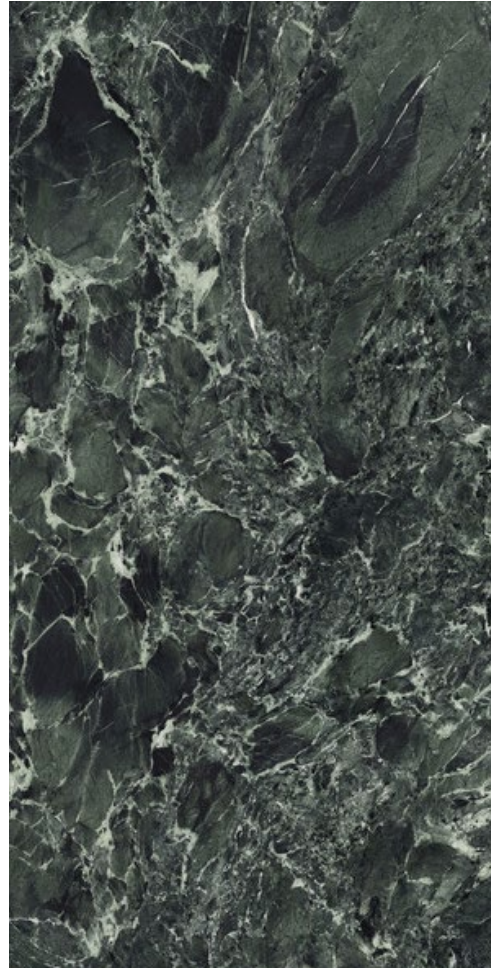

# Verde St Denis

3200 x 1500 mm

FACE 1

FACE 2

FACE 3

FACE 4

Please note your slab will be randomly selected from one of the above faces. It is recommended you view a whole slab in person prior to purchase. Generally, smaller sizes are cut from the largest available size. For further information, please contact Slimtop on 03 8751 8128 or email [info@slimtop.com.au](mailto:info@slimtop.com.au).