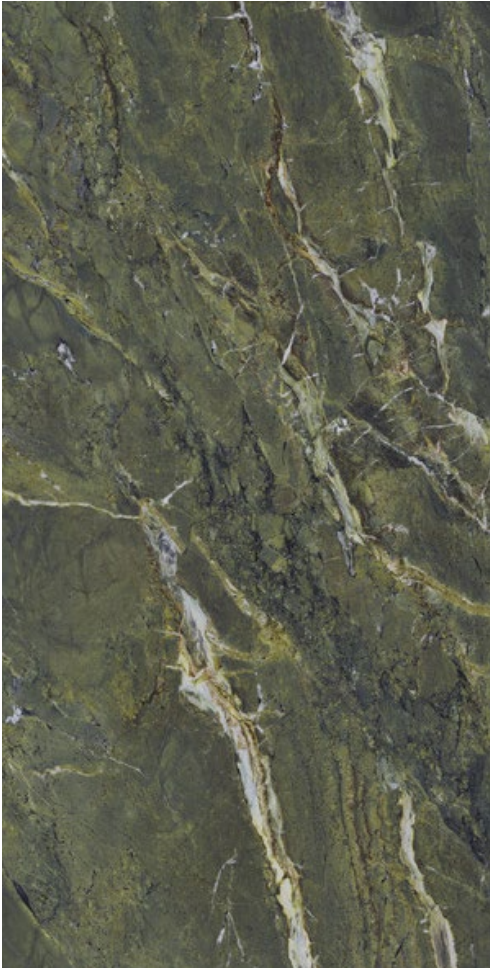

Verde Karzai

3200 x 1500 mm

FACE 1

FACE 2

FACE 3

FACE 4

Please note your slab will be randomly selected from one of the above faces. It is recommended you view a whole slab in person prior to purchase. Generally, smaller sizes are cut from the largest available size. For further information, please contact Slimtop on 03 8751 8128 or email info@slimtop.com.au.