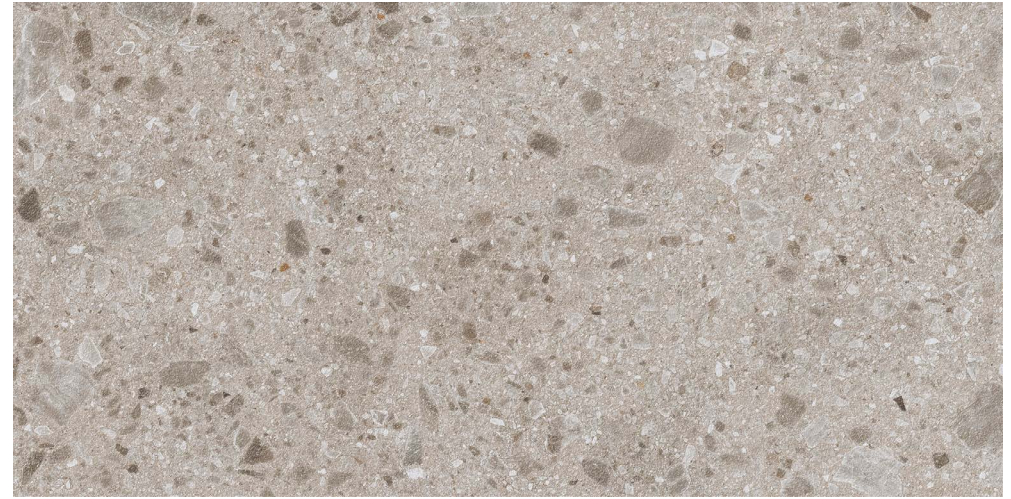

# slimtop

PORCELAIN PANELS

# Iseo

3200 × 1500 mm

**FACE 1**

**FACE 2**

**FACE 3**

**FACE 4**

Please note your slab will be randomly selected from one of the above faces. It is recommended you view a whole slab in person prior to purchase. Generally, smaller sizes are cut from the largest available size. For further information, please contact Slimtop on 03 9751 8128 or email [info@slimtop.com.au](mailto:info@slimtop.com.au).