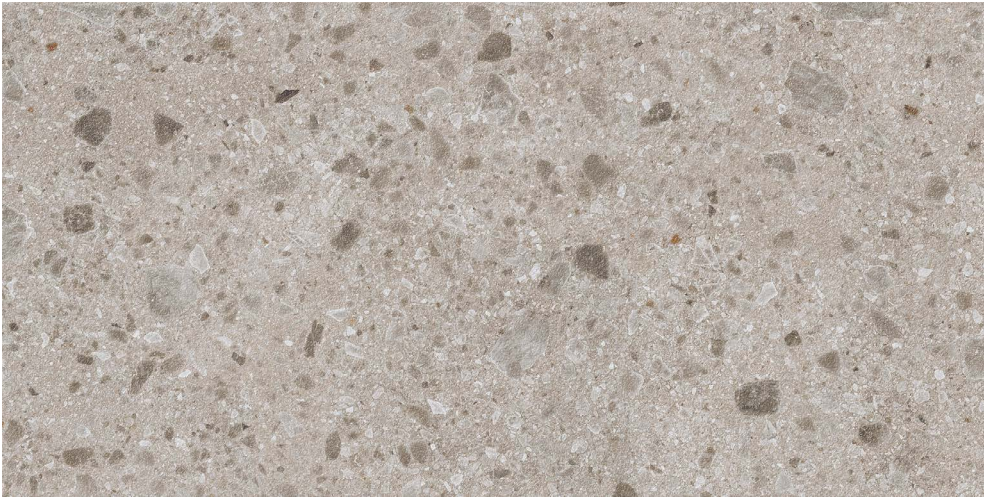

# slimtop

PORCELAIN PANELS

# Iseo

3200 × 1500 mm

**FACE 1**

**FACE 2**

**FACE 3**

**FACE 4**

Please note your slab will be randomly selected from one of the above faces. It is recommended you view a whole slab in person prior to purchase. Generally, smaller sizes are cut from the largest available size. For further information, please contact Slimtop on 03 9751 8128 or email [info@slimtop.com.au](mailto:info@slimtop.com.au).